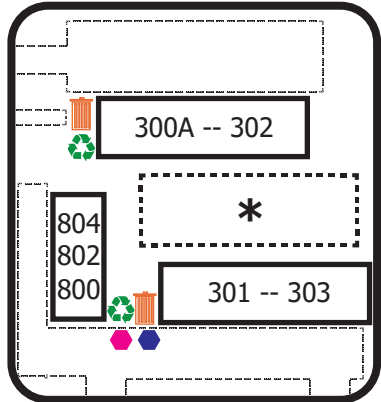

201 A-B
201-C

ALLEGHANY STREET

PIEDMONT STREET

WASHINGTON STREET

CLAY STREET

Jefferson Apartments

Resident Map

Single Stream Recycling

Trash

Shuttle Pick-up

Shuttle Drop-off

ROANOKE STREET

LEE STREET

JEFFERSON STREET

PROSPECT STREET