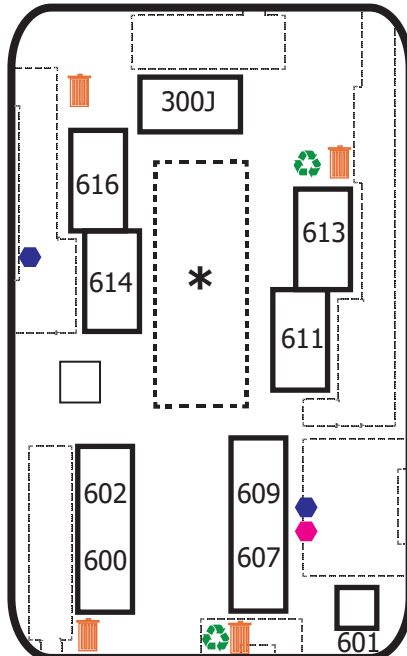

201 A-B
201-C

ALLEGHANY STREET

PIEDMONT STREET

WASHINGTON STREET

CLAY STREET

Jefferson Apartments

Resident Map

Single Stream Recycling

Trash

Shuttle Pick-up

Shuttle Drop-off

ROANOKE STREET

LEE STREET

JEFFERSON STREET

PROSPECT STREET